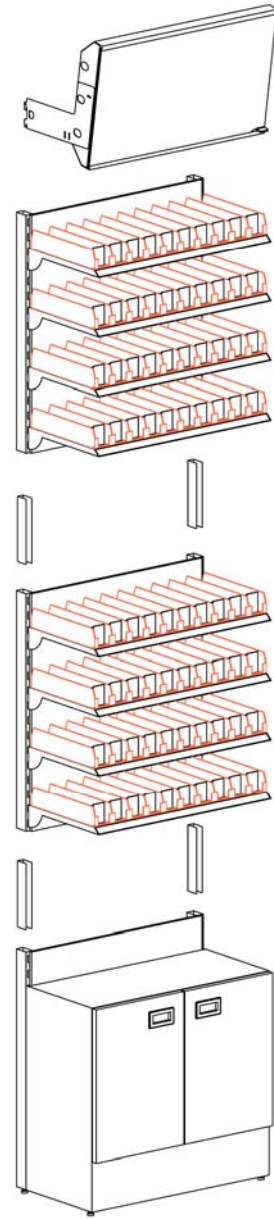

NEWS

2011

Tabac Line - Display e Corner

2011

by Tekna Design di Paolo Cappa

 **TEKNA** DESIGN
di Paolo Cappa

- 3 **Qui sommes nous**
Tekna Design
- 4 **Lineaire modulable**
Lux
- 5 **Display modulable**
Cube
- 6 **Lift display**
Lift
- 7 **Division buralistes**
Kit
- 8 **Adresses**
Tekna Design

- premium box
- screen
- lighted visual
- sku's and ryo
- competition's packs
- cigarette packs
- drawer for stock

LUX

lux - POS tuning

cube - particulier

Lift display

Lift

by Tekna Design di Paolo Cappa

Lift